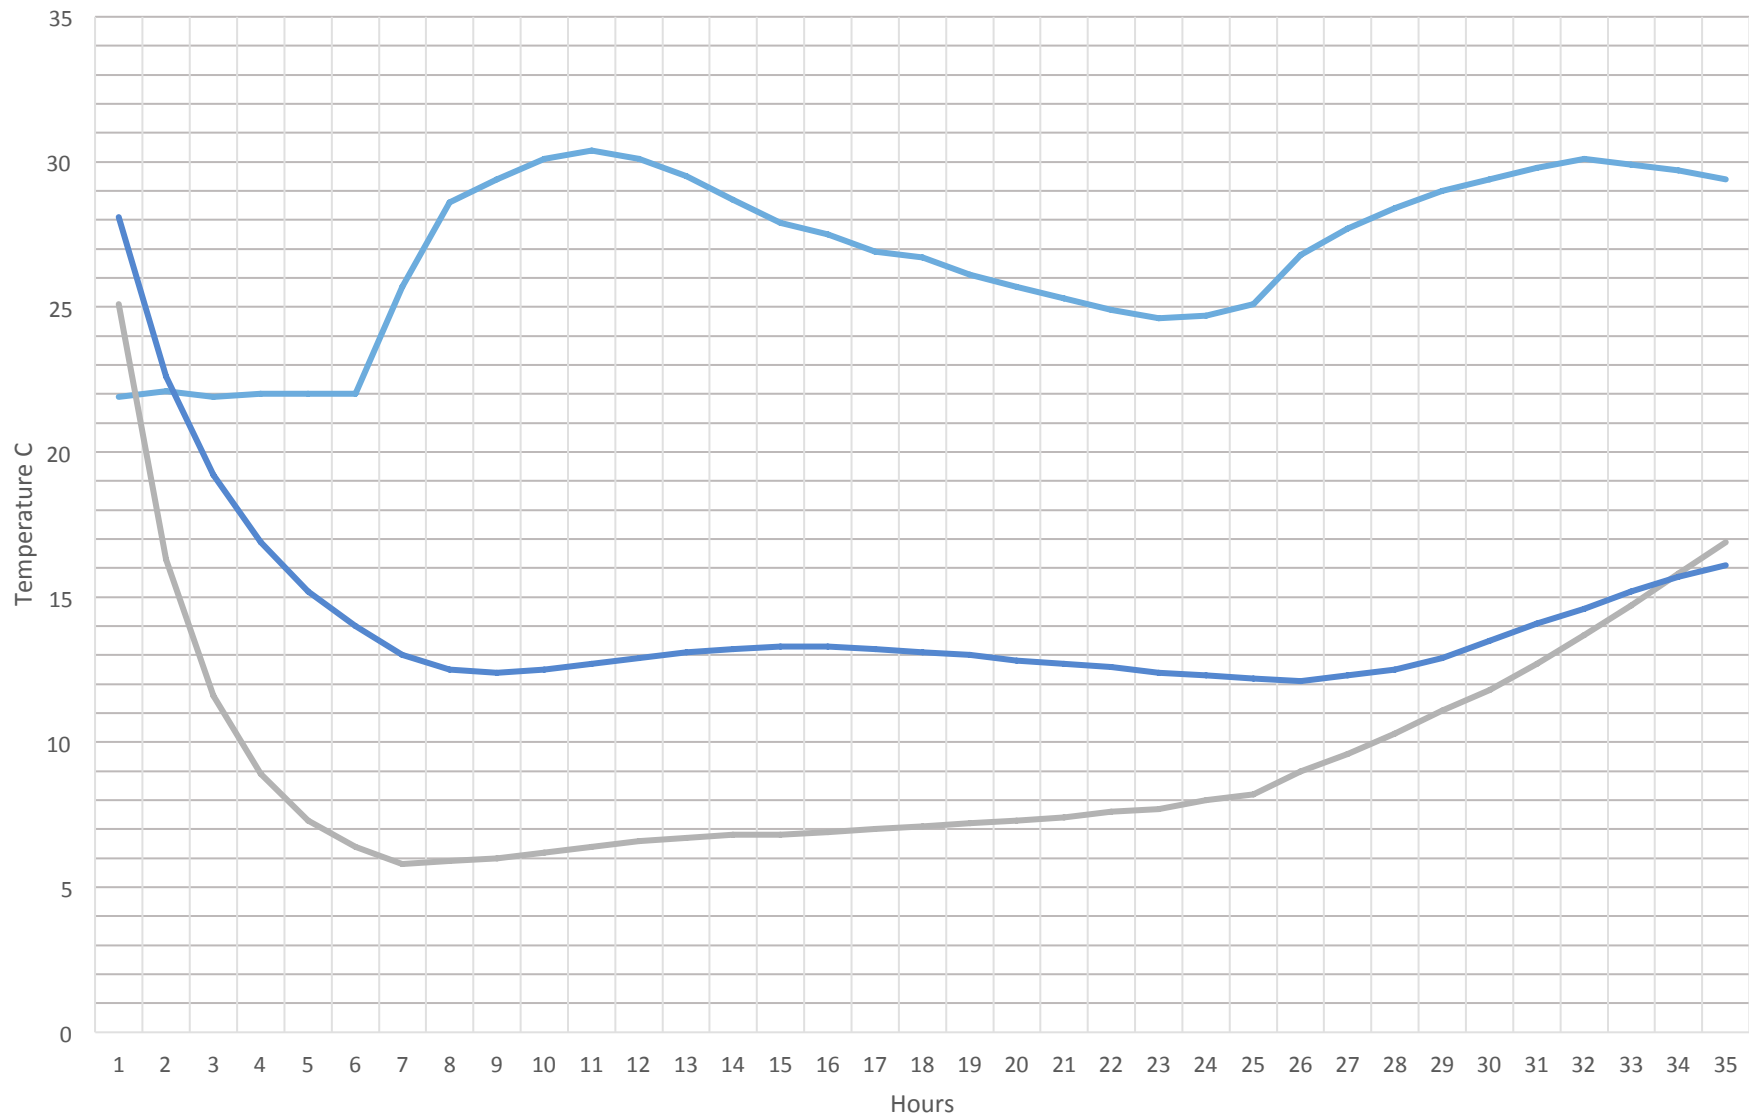

Equine Shipper test - EquiSaver vs Equitainer I

— Ambient — EquiSaver — leading comp